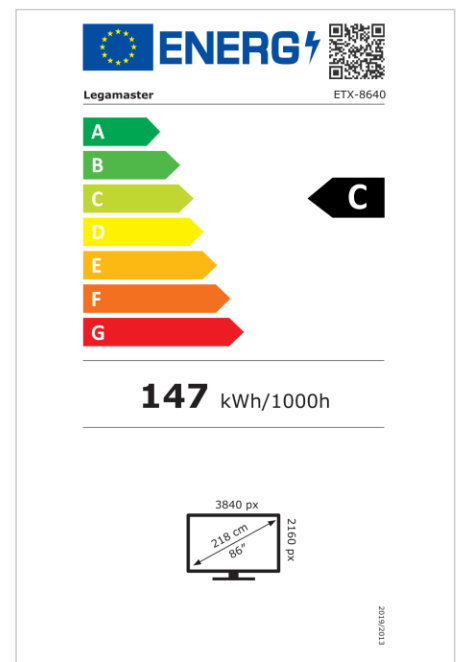

- Android 13 (upgradable)
- Etched anti-glare glass
- 3x HDMI input
- 1x HDMI output
- USB-C (100W + DP 1.2)
- Built-in wireless sharing options (LegaShare)
- Zero-gap bonded panel with high contrast & brightness
- OPS slot
- High precision infrared technology with 50 touchpoints
- Free OTA updates
- Up to 8 years of warranty
- 1% for the Planet certified

Art.No. **7-803140-86CH**

GTIN **8713797109734**

EVOLVE 2 touch monitor

ETX-8640 CH

Display

- Display diagonal: 86 inch
- Display technology: LCD
- Panel type: IPS
- Backlight type: Direct LED
- Display resolution: 3840 x 2160 px | 4K Ultra HD
- Display brightness: 450 cd/m²
- Display number of colours: 1.073 billion colours
- Contrast ratio (static): 4000:1
- Contrast ratio (dynamic): Up to 10000:1
- Aspect ratio: 16:9
- Display refresh rate: 60 fps
- Response time: 8 ms
- Viewing angle: H: 178° / V: 178°
- Display control: IR remote controller, Keypad, RS-232C, Touch OSD, Ethernet
- Lifespan: 50000 hours
- Durability: 18/7
- Screen orientation: Landscape