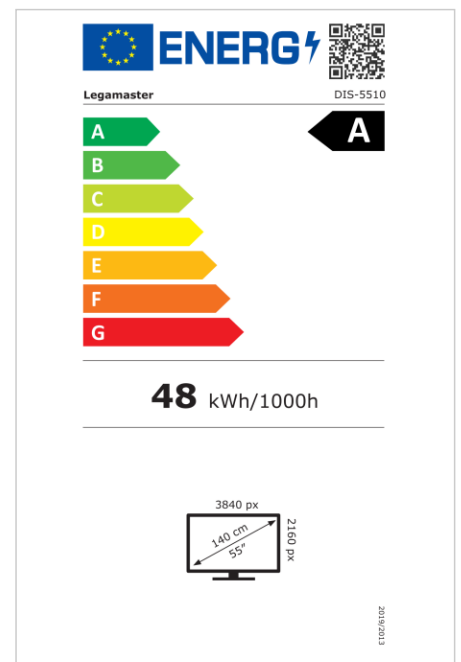

DISCOVER 2 professional display DIS-5510 AR

- Legamaster DISCOVER range of professional displays offers a cost-efficient solution to upgrade presentations in both corporate and educational settings
- Available from 43 to 98 inch, the DISCOVER displays are made especially for medium to big meeting-spaces or classrooms
- Onboard, users can find a web-browser, media player and office document player that offer basic functionality without any connected devices needed
- A basic and local narrow casting app is pre-installed on the device providing a basic public information display functionality but it also has a central management content display integration App using an external service solution providing a scalable control of the displayed content
- An integrated tiling tool will provide support for up to a 3x3 videowall solution without the need of purchasing any additional hardware
- Connecting the DISCOVER professional displays to an external source, using an AirServer Connect for full casting and mirroring options or using the displays together with a video conferencing camera and OPS computer will offer users a full, professional presentation solution
- 1% for the Planet certified: you are choosing a very energy-efficient and durable screen and contributing to sustainability projects and environmental protection across the world