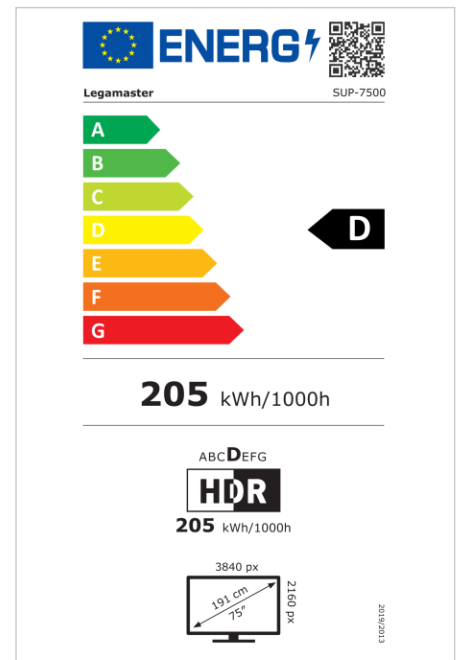

SUPREME touch monitor SUP-7500 EU

- Legamaster SUPREME is a modular platform that can be extended by several high-end accessories, upgrade with additional functionalities or with enhanced sound and create a full-fledged videoconferencing and collaboration system
- User-friendliness has been at the heart of the development process. From easy to use soft keys printed on the glass, an easily accessible front facing USB port to a home screen that is intuitive and easy to navigate for all
- SUPREME can be programmed to give quick access to your jobs-to-be-done. Whether it is working in Legamaster Sessions on OPS, videoconferencing on an external system or casting personal devices to the big screen
- The touch experience is one of the best in the field, experience high speed, accuracy and a life-like writing experience because of the newest, high-end InGlass touch system developed by FlatFrog
- The bonded glass eliminates the gap between glass and panel for a superb and life-like writing experience. It increases the viewing angle and reduces reflections
- The glass on SUPREME touch monitors has been treated with both anti-glare and anti-fingerprint coatings. This further reduces reflection, offers higher visible brightness and makes it super easy to clean
- The PID-grade panels offer 500 cd/ms brightness, 5000:1 contrast and a 24/7 durability specification