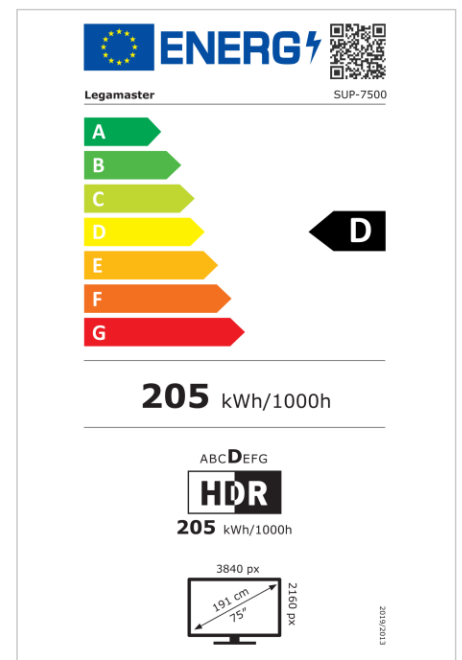

Art.No. **7-804100-75EU**

GTIN **8713797100212**

SUPREME touch monitor

SUP-7500 EU

Display

- Display diagonal: 75 inch
- Display technology: LCD
- Backlight type: Direct LED
- Display resolution: 3840 x 2160 px | 4K Ultra HD
- Display brightness: 500 cd/m²
- Display number of colours: 1.073 billion colours
- Contrast ratio (static): 5000:1
- Aspect ratio: 16:9
- Display refresh rate: 60 fps
- Response time: 8 ms
- Viewing angle: H: 178° / V: 178°
- Display control: Touch OSD
- Lifespan: 50000 hours
- Durability: 24/7
- Screen orientation: Landscape