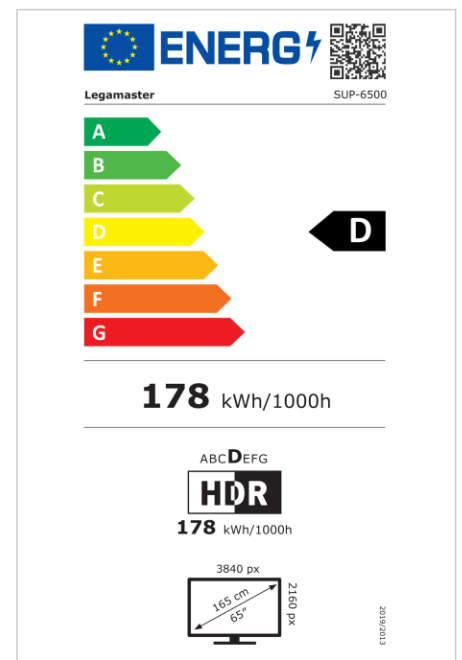

Art.No. **7-804100-65EU**

GTIN **8713797099127**

SUPREME touch monitor

SUP-6500 EU

Display

- Display diagonal: 65 inch
- Display technology: LCD
- Backlight type: Direct LED
- Display resolution: 3840 x 2160 px | 4K Ultra HD
- Display brightness: 500 cd/m²
- Display number of colours: 1.073 billion colours
- Contrast ratio (static): 5000:1
- Display refresh rate: 60 fps
- Response time: 8 ms
- Viewing angle: H: 178° / V: 178°
- Display control: Touch OSD
- Lifespan: 50000 Hours
- Durability: 24/7
- Screen orientation: Landscape

Touch system

- Touch technology: Multi-touch
- Number of touch points: 20
- Touch accuracy: 1 mm
- Touch system response time: 150 ms
- Touch resolution: 22855 x 12856 px
- Touch interface: 3 x Touch USB, USB C
- Touch operation: Stylus, Finger, Palm