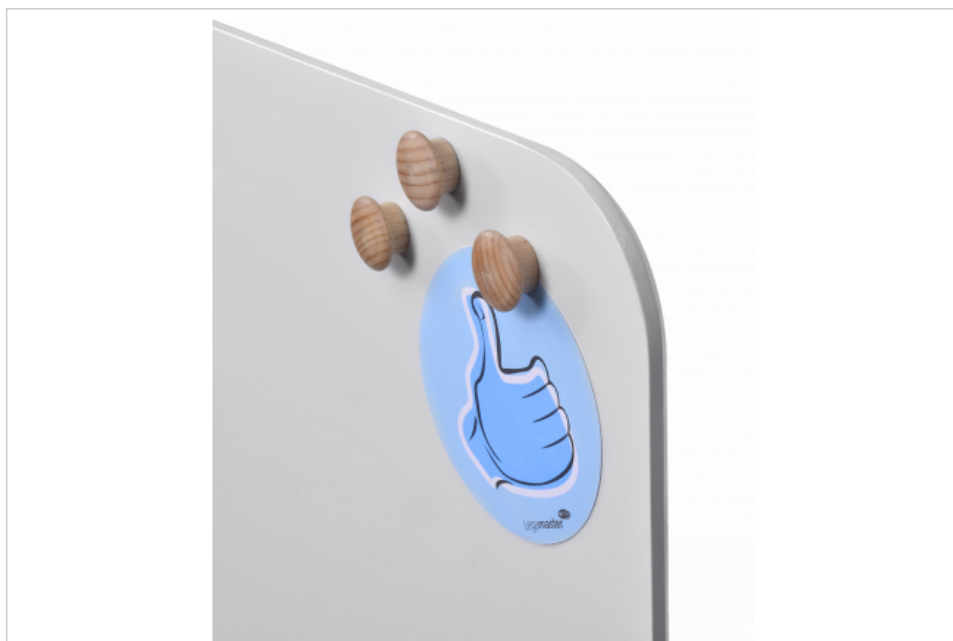

Specifications

Product material	Wood
Colour	Brown
Magnetic	Yes
Article dimensions	25 x 15.5 x 25 mm
Diameter net	25 mm
Shape	Round

Logistics

GTIN	8713797095143
Article number	7-181725
Customs tariff number	850519109000
Quantity	5 piece(s)
Packing dimensions	140 x 22 x 100 mm
Weight (gross/net)	74 g / 25 g