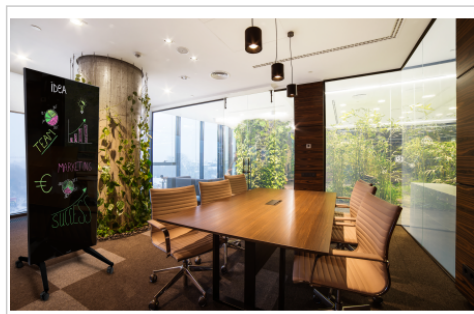

Recommended accessories

- Glassboard starter set 11-part (Art.No. 7-125200)
- Chalk marker assorted 5pcs (Art.No. 7-118195)
- Glassboard magnet black 5pcs (Art.No. 7-181600)
- Magic-Chart notes 10x20cm assorted 500pcs (Art.No. 7-159499)
- Microfibre cloth 40x40cm (Art.No. 7-121700)

Art.No. **7-105200**

GTIN **8713797083638**