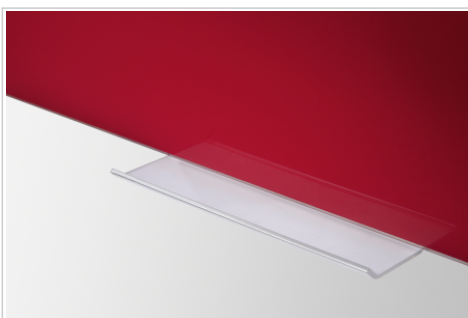

Glassboard

60x80cm red

- High-quality frameless glassboard for long-term, intensive use
- Suitable for writing on with chalk markers or dry erase whiteboard markers
- Tempered safe glass and magnetic glass surface (4mm)
- Can be mounted horizontally or vertically with concealed mounting system
- 2 superstrong magnets (diam. 12 mm), 1 Legamaster chalk marker, mounting set and mounting instructions included

Recommended accessories

- Magic-Chart notes 10x20cm assorted 500pcs (Art.No. 7-159499)
- Glassboard starter set 11-part (Art.No. 7-125200)
- Glassboard marker tray 20cm (Art.No. 7-126800)

Art.No. **7-104743**

GTIN **8713797078917**

Specifications

Package material	Carton and sealed foil
Surface (material/colour)	Safety glass / Red
Magnetic	Yes
Article dimensions	800 x 600 x 4 mm
Mobile	No
Castors	No
Number of castors	0
Double sided	No
Weight / m2	12.00 kg
Mounting type	Wall (concealed)
Included accessories	Marker, Mounting materials, Magnets
Product warranty	2 Years
Surface warranty	25 Years