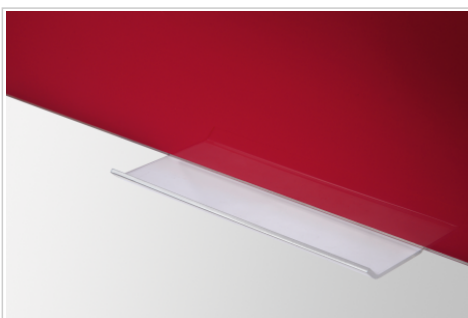

Glassboard

40x60cm red

- High-quality frameless glassboard for long-term, intensive use
- Suitable for writing on with chalk markers or dry erase whiteboard markers
- Tempered safe glass and magnetic glass surface (4mm)
- Can be mounted horizontally or vertically with concealed mounting system
- 2 superstrong magnets (diam. 12 mm), 1 Legamaster chalk marker, mounting set and mounting instructions included

- Decorative glassboard with a sustainable glass surface of toughened safety glass for highly intensive use in offices, at schools or at home
- Perfect smooth writability; for an optimal clear writing result use Legamaster chalk markers
- Magnetic surface: Easy to attach notes, sketches and photos
- Easy-to-clean: Smooth hygienic glass surface
- 25 year guarantee on the perfect writability and wipeability of the board surface when used in combination with Legamaster accessories

GTIN **8713797078900**

Specifications

Package material	Carton and sealed foil
Surface (material/colour)	Safety glass / Red
Magnetic	Yes
Article dimensions	600 x 400 x 4 mm
Mobile	No
Castors	No
Number of castors	0
Double sided	No
Weight / m2	12.00 kg
Mounting type	Wall (concealed)
Included accessories	Marker, Mounting materials, Magnets
Product warranty	2 Years
Surface warranty	25 Years