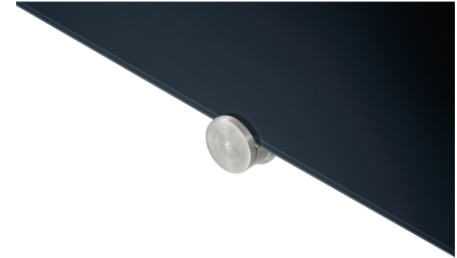

## Glassboard 100x150cm black

- High-quality frameless glassboard for long-term, intensive use
- Suitable for writing on with chalk markers or dry erase whiteboard markers
- Tempered safe glass and magnetic glass surface (4 mm)
- Can be mounted horizontally or vertically with mounting brackets
- 2 superstrong magnets (diam. 12 mm), 1 Legamaster chalk marker, mounting set and mounting instructions included

## Recommended accessories

- Magic-Chart notes 10x20cm assorted 500pcs (Art.No. 7-159499)
- Glassboard starter set 11-part (Art.No. 7-125200)
- Glassboard marker tray 20cm (Art.No. 7-126800)

Art.No. **7-104663**

## Specifications

Package material	Carton and sealed foil
Surface (material/colour)	Safety glass / Black
Magnetic	Yes
Article dimensions	1500 x 1000 x 4 mm
Mobile	No
Castors	No
Number of castors	0
Double sided	No
Weight / m2	12.00 kg
Mounting type	Wall (brackets)
Included accessories	Marker, Mounting materials, Magnets
Product warranty	2 Years
Surface warranty	25 Years