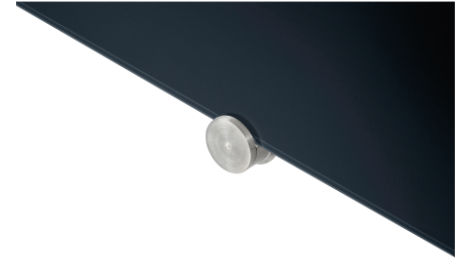

Glassboard

90x120cm black

- High-quality frameless glassboard for long-term, intensive use
- Suitable for writing on with chalk markers or dry erase whiteboard markers
- Tempered safe glass and magnetic glass surface (4 mm)
- Can be mounted horizontally or vertically with mounting brackets
- 2 superstrong magnets (diam. 12 mm), 1 Legamaster chalk marker, mounting set and mounting instructions included

Recommended accessories

- Magic-Chart notes 10x20cm assorted 500pcs (Art.No. 7-159499)
- Glassboard starter set 11-part (Art.No. 7-125200)
- Glassboard marker tray 20cm (Art.No. 7-126800)

Art.No. **7-104654**

GTIN **8713797078887**

Specifications

Package material	Carton and sealed foil
Surface (material/colour)	Safety glass / Black
Magnetic	Yes
Article dimensions	1200 x 900 x 4 mm
Mobile	No
Castors	No
Number of castors	0
Double sided	No
Weight / m2	12.00 kg
Mounting type	Wall (brackets)
Included accessories	Marker, Mounting materials, Magnets
Product warranty	2 Years
Surface warranty	25 Years