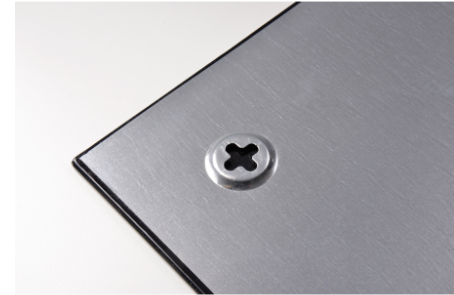

Specifications

Package material	Carton and sealed foil
Surface (material/colour)	Safety glass / Black
Magnetic	Yes
Article dimensions	800 x 600 x 4 mm
Mobile	No
Castors	No
Number of castors	0
Double sided	No
Weight / m2	12.00 kg
Mounting type	Wall (concealed)
Included accessories	Marker, Mounting materials, Magnets
Product warranty	2 Years
Surface warranty	25 Years

Logistics

GTIN	8713797078870
Article number	7-104643
Customs tariff number	961000000000
Quantity	1 piece(s)
Packing dimensions	850 x 35 x 650 mm
Weight (gross/net)	6.47 kg / 5.80 kg