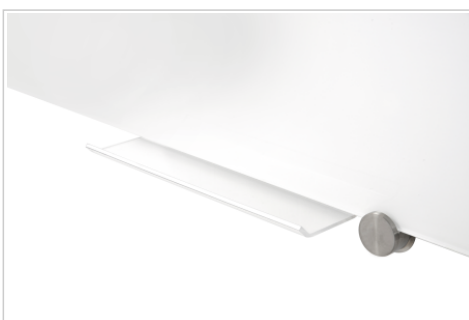

## Glassboard 100x150cm white

- High-quality frameless glassboard for long-term, intensive use
- Suitable for writing on with chalk markers or dry erase whiteboard markers
- Tempered safe glass and magnetic glass surface (4 mm)
- Can be mounted horizontally or vertically with mounting brackets
- 2 superstrong magnets (diam. 12 mm), 1 Legamaster chalk marker, mounting set and mounting instructions included

- Decorative glassboard with a sustainable glass surface of toughened safety glass for highly intensive use in offices, at schools or at home
- Perfect smooth writability; for an optimal clear writing result use Legamaster chalk markers
- Magnetic surface: Easy to attach notes, sketches and photos
- Easy-to-clean: Smooth hygienic glass surface
- 25 year guarantee on the perfect writability and wipeability of the board surface when used in combination with Legamaster accessories

## Specifications

Package material	Carton and sealed foil
Surface (material/colour)	Safety glass / White
Magnetic	Yes
Article dimensions	1500 x 1000 x 4 mm
Mobile	No
Castors	No
Number of castors	0
Double sided	No
Weight / m2	12.00 kg
Mounting type	Wall (brackets)
Included accessories	Marker, Mounting materials, Magnets
Product warranty	2 Years
Surface warranty	25 Years