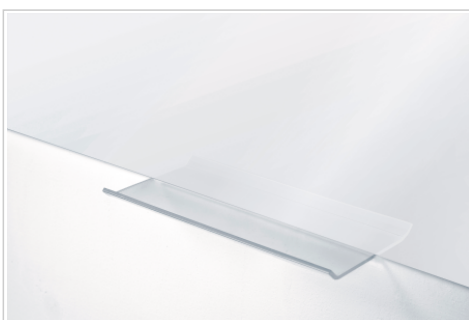

Glassboard

60x80cm white

- High-quality frameless glassboard for long-term, intensive use
- Suitable for writing on with chalk markers or dry erase whiteboard markers
- Tempered safe glass and magnetic glass surface (4mm)
- Can be mounted horizontally or vertically with concealed mounting system
- 2 superstrong magnets (diam. 12 mm), 1 Legamaster chalk marker, mounting set and mounting instructions included

- Decorative glassboard with a sustainable glass surface of toughened safety glass for highly intensive use in offices, at schools or at home
- Perfect smooth writability; for an optimal clear writing result use Legamaster chalk markers
- Magnetic surface: Easy to attach notes, sketches and photos
- Easy-to-clean: Smooth hygienic glass surface
- 25 year guarantee on the perfect writability and wipeability of the board surface when used in combination with Legamaster accessories

GTIN **8713797078832**

Specifications

Package material	Carton and sealed foil
Surface (material/colour)	Safety glass / White
Magnetic	Yes
Article dimensions	800 x 600 x 4 mm
Mobile	No
Castors	No
Number of castors	0
Double sided	No
Weight / m2	12.00 kg
Mounting type	Wall (concealed)
Included accessories	Marker, Mounting materials, Magnets
Product warranty	2 Years
Surface warranty	25 Years