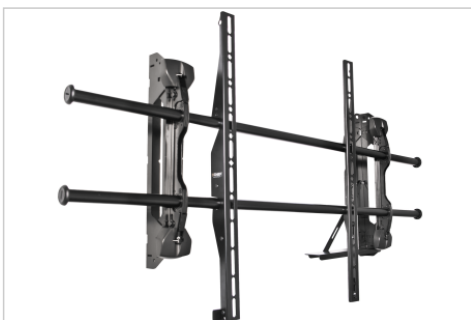

## e-Screen wall mounting component for e-Screen 58-75inch

- Provides an ultra low-profile mounting solution
- Centerless shift provides up to 445 mm of post-installation lateral shift
- For limitless centering the wall mount provides up to 222 mm of left/right of uprights shifting
- ClickConnect offers an audible click when the screen safely engages with the mount
- Post-installation fine tuning of height and leveling
- Built-in cable stand provides easy access under the screen
- Comes complete with a custom hardware kit

## Product specifications

Height adjustable	No
Total dimensions	H: 419 x W: 875 x D: 50 (mm)
Maximum screen weight	90.70 kg
Maximum screen size	65"