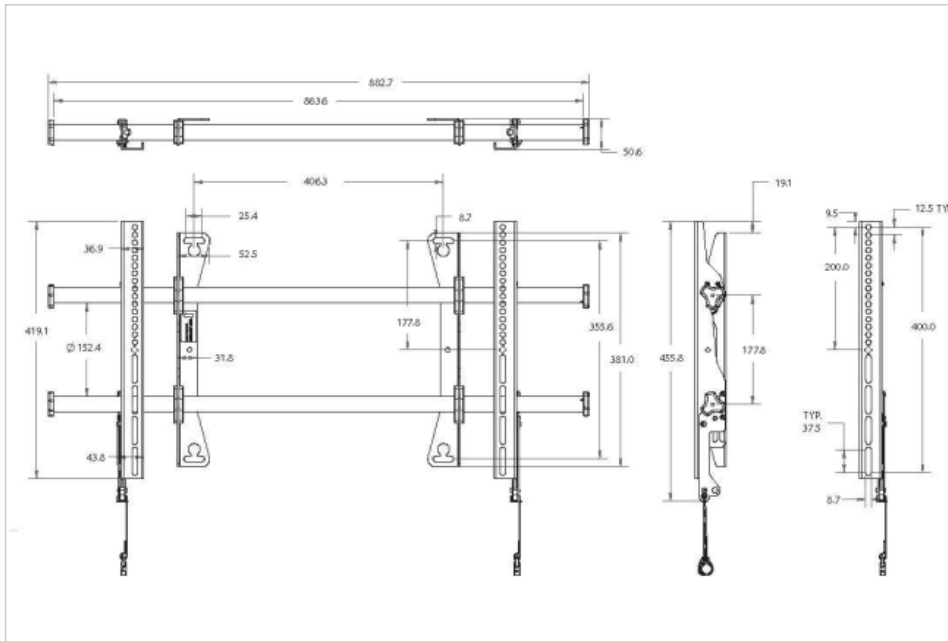

## e-Screen wall mounting component for e-Screen 58-75inch

- Provides an ultra low-profile mounting solution
- Centerless shift provides up to 445 mm of post-installation lateral shift
- For limitless centering the wall mount provides up to 222 mm of left/right of uprights shifting
- ClickConnect offers an audible click when the screen safely engages with the mount
- Post-installation fine tuning of height and leveling
- Built-in cable stand provides easy access under the screen
- Comes complete with a custom hardware kit

## Product specifications

Height adjustable	No
Total dimensions	H: 419 x W: 875 x D: 50 (mm)
Maximum screen weight	90.70 kg
Maximum screen size	65"

## Product logistics

Product SAP / EAN / KEA	866809000 / 8713797065498 / 7-192200
Quantity	1
Packing dimensions	W: 400 x H: 946 x D: 76.2 (mm)
Weight (gross/net)	7.55 kg / 6.60 kg